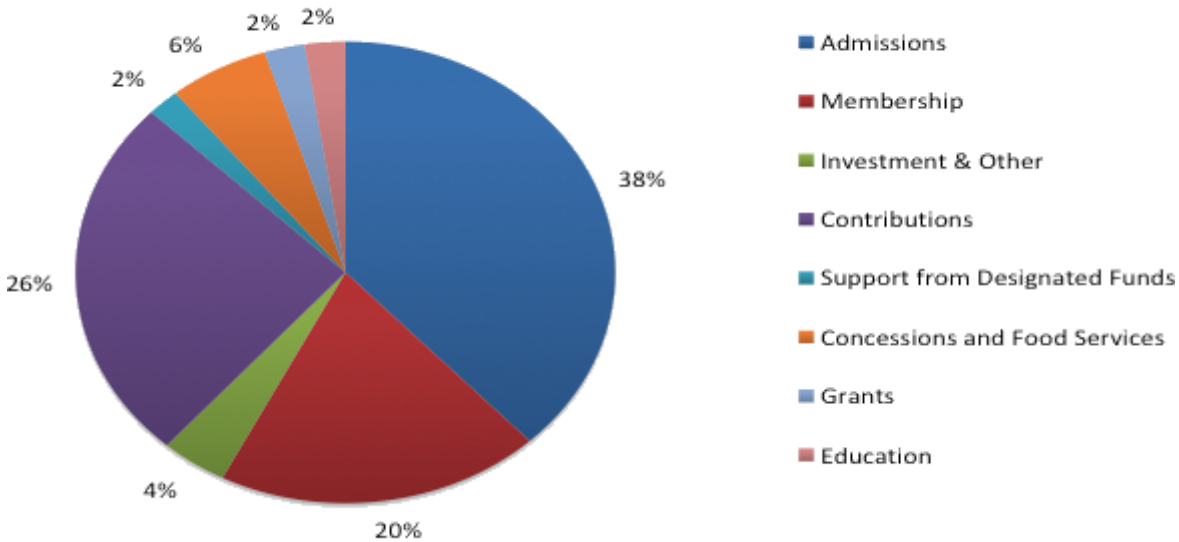

[Next: Operating Expenses »](#)

Revenues and Other Support

Admissions	$3,345,800
Concessions	$412,371
Museum food services	$115,049
Facilities rental	$51,884
Membership	$1,715,174
Contributions	$1,241,256
Grant revenue	$212,423
Special events, net	$129,706
Education	$213,893
Publications	$29,967
Net investment gain (loss)	($15,026)
Other	$153,152
Support provided from designated funds	$171,000
Net assets released from donor restrictions	$1,019,104
	(Included in Contributions above)

Total Revenues and Other Support   **$8,795,753**