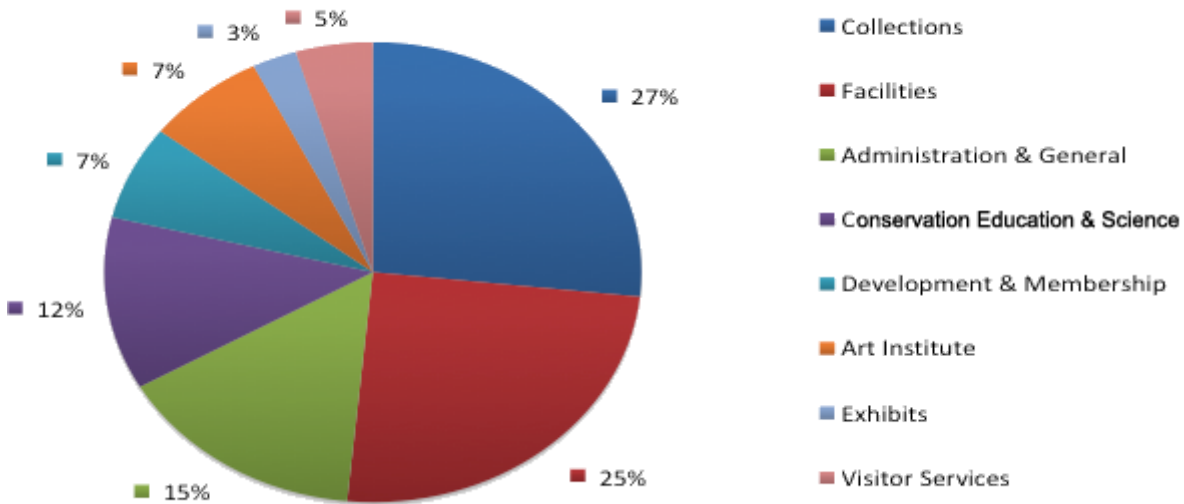

[Next: Trustees »](#)

Expenses

Program Expenses:

Facilities	$2,176,622
Visitor Services	$406,782
Cool Summer Nights	$20,675
Interpretive Animal Collections	$203,518
Raptor Free Flight	$216,872
Botany	$540,330
Herpetology and Invertebrate Zoology	$501,640
Mammalogy and Ornithology	$697,112
Publications	$24,430
Conservation Education & Science	$1,043,786
Exhibits, Design & Planning	$235,559
General Collections	$181,651
Art Institute	$629,410

Supporting Services:

Administration	$499,105
Finance	$474,025
Marketing	$355,909

Fundraising:

Development and Membership	$583,463

Total Expenses $8,790,889