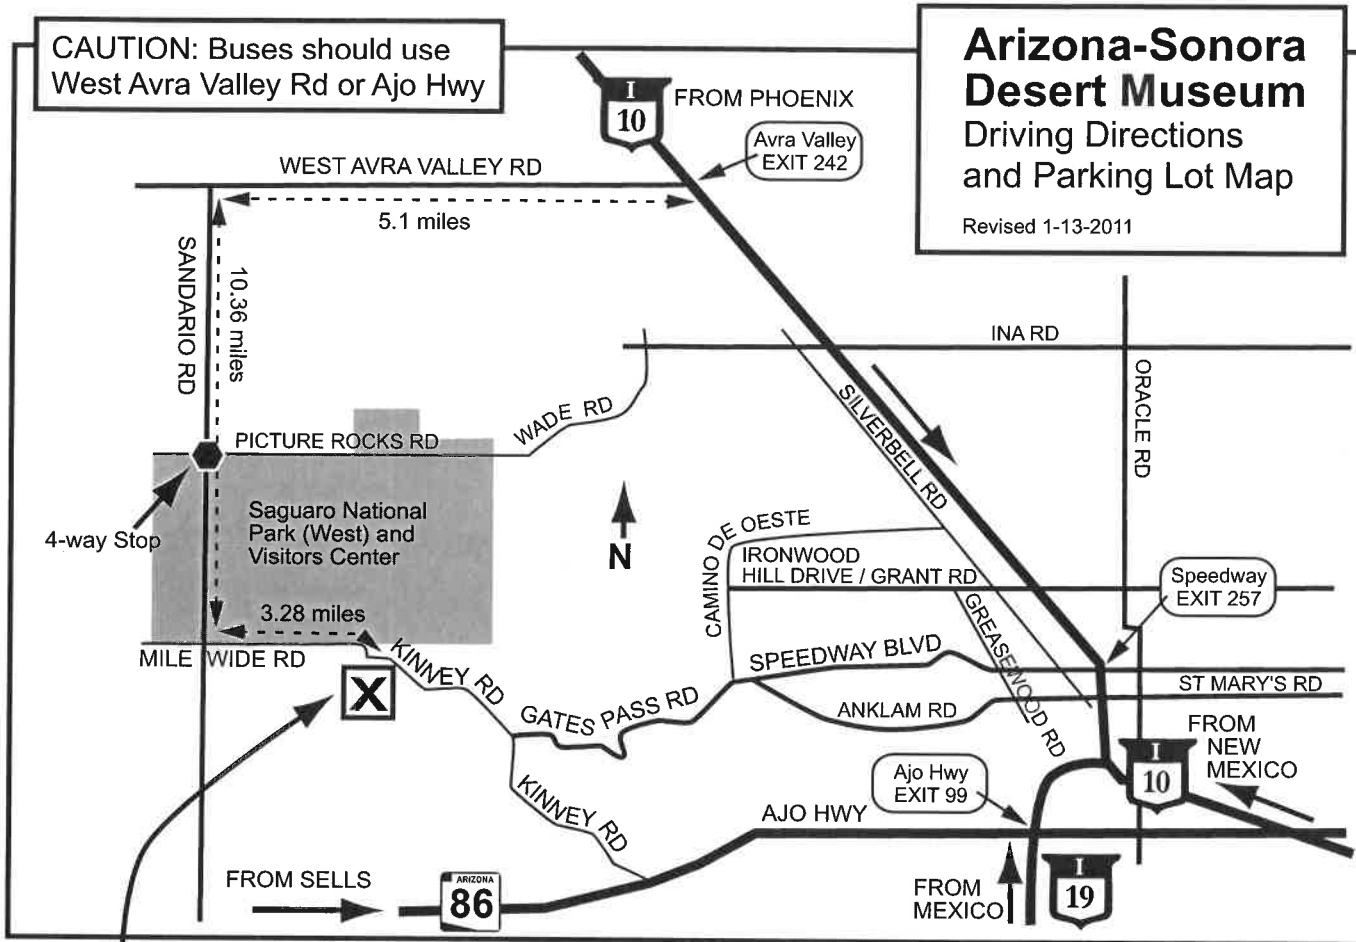

CAUTION: Buses should use West Avra Valley Rd or Ajo Hwy

Arizona-Sonora Desert Museum Driving Directions and Parking Lot Map

Revised 1-13-2011

Arizona-Sonora
Desert Museum
2021 N. Kinney Rd
Tucson, AZ 85743
520-883-1380

ARIZONA-SONORA
**DESERT
MUSEUM**